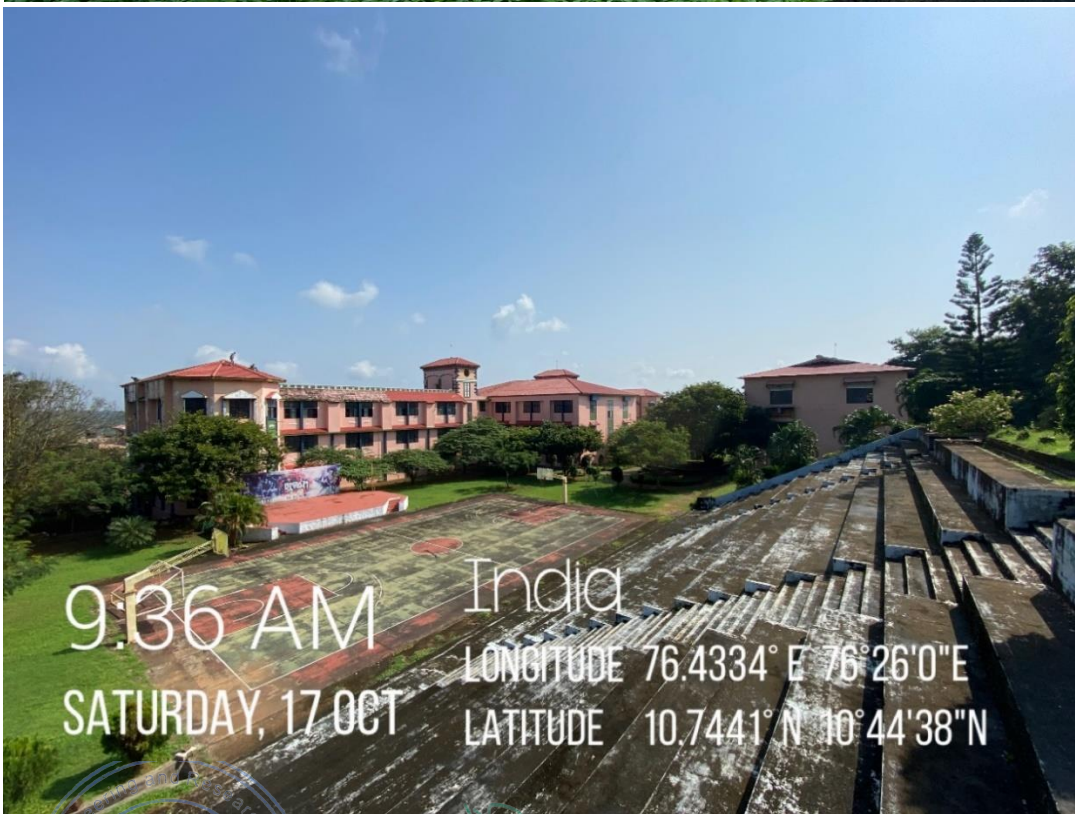

Indoor & Outdoor Games

The institute has playground measured 16,800 sq. meters to accommodate basketball court, badminton court, football ground, cricket ground, Kabaddi court, handball court, hockey ground, volleyball ground and our students have bagged good winning records at inter – collegiate and Zonal levels.